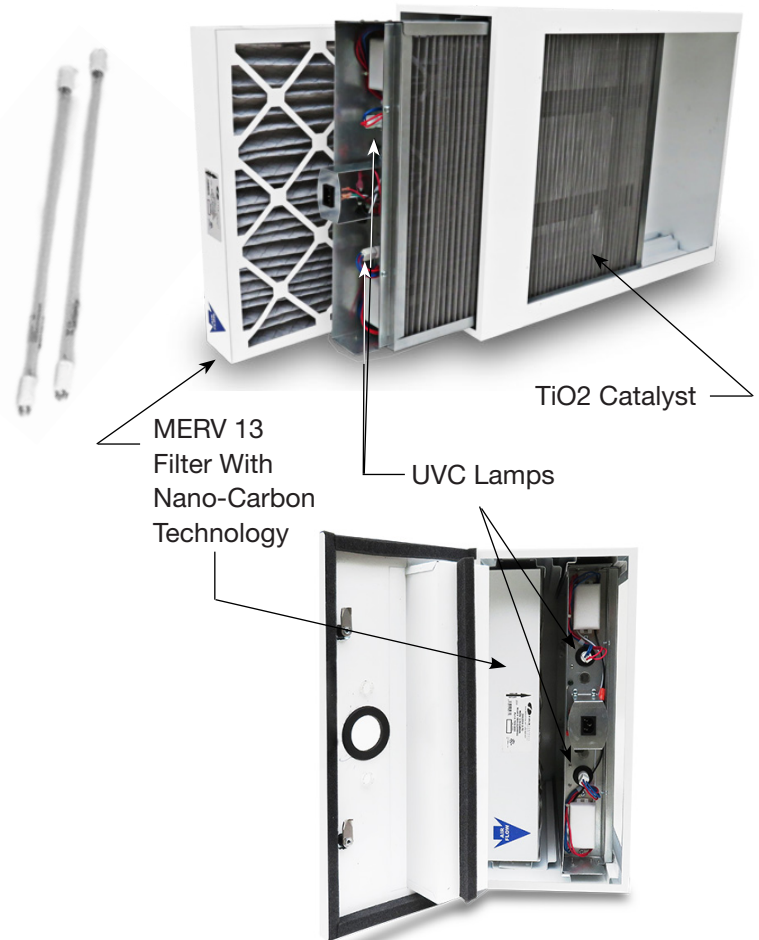

43800 Grand River Avenue
Novi, Michigan 48375
Toll Free: (866) 476-5101
www.generalaire.com