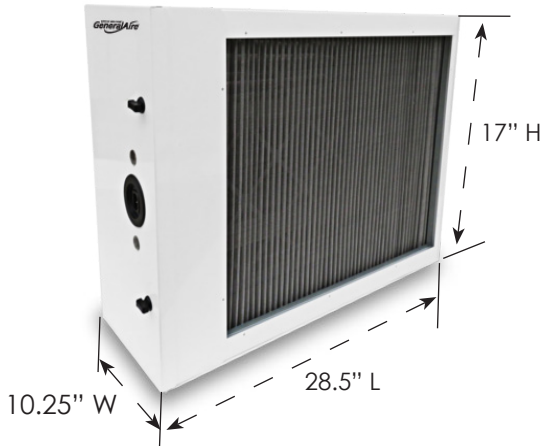

Spec Sheet

TERSus 1200 (GFI #4570)		TERSus 2000 (GFI #4560)	
Capacity	(1.5 to 3.0 Tons)	Capacity	(1.5 to 4.0 Tons)
Dimensions (Inches)	17 H x 10.25 W x 28.5 L	Dimensions (Inches)	21 H x 10.25 W x 28.5 L
Power	120V/60 Hz .6 Amps 49.2 Watts	Power	120V/60 Hz .6 Amps 49.2 Watts
Fuse	Replace Only With AGC-2	Fuse	Replace Only With AGC-2
Application	3 Ton Drive Air Handler / Furnace	Application	4 Ton Drive Air Handler / Furnace
Max Face Velocity (FPM)	500	Max Face Velocity (FPM)	625
Max Air Flow (CFM)	1200	Max Air Flow (CFM)	1600
Replacement Lamps	LT016 (GFI #4564) Two Required (Replace Every Two Years)	Replacement Lamps	LT016 (GFI #4564) Two Required (Replace Every Two Years)
Lamp Wattage	30	Lamp Wattage	30
Replacement Filter	MERV13 (GFI #4581) (Replace Every 6-12 Months)	Replacement Filter	MERV13 (GFI #4582) (Replace Every 6-12 Months)
Pressure Drop (in WC)	.125 @ 800 cfm / .25 @ 1200 cfm	Pressure Drop	.18 @ 1200 cfm / .30 @ 1600 cfm
U. V. Range (NM)	253.7	U. V. Range (NM)	253.7
U. V. Type	Germicidal	U. V. Type	Germicidal
Weight (Pounds)	23	Weight (Pounds)	36
Pallet Quantity	10	Pallet Quantity	10
Warranty (Years)	5	Warranty (Years)	5

MERV 13 Filters Now Include Nano-Carbon Technology

25% More Filter Media For Lower Pressure Drop

Spec Sheet

TERSus Features

- **NEW!** High Efficiency MERV 13 Cartridge Filter Includes Nano-Carbon Technology
- Three-Stage Design Removes Particulates, Germs, Viruses, Mold, Mildew, Fungi, Voc's, and Toxic Gases
- 25% More Filter Media
- Securely-Sealed Door Latch Prevents Air Bypass Around Filter
- Does Not Produce Ozone
- Low Pressure Drop
- High-Intensity UVC Lamps
- Sturdy Cabinet; Fits Most HVAC Equipment
- Degrades Pollutants & Allergens